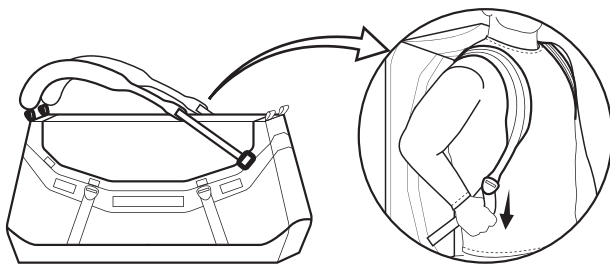

Colour range

*Weights given are an estimate only and may change in production runs

NOMAD DUFFLE

Set-up instructions and features

Quick carry: Release handle webbing to full length. Magnet in centre of handles keep them together when the bag is put down. Thin section of handles are easy to grip. Air-mesh underside for cushioning.

Comfortable portage: Padded lid cushions the user from duffel contents. Top anchor points are close together to keep handles squarely on the shoulders. Wide section of handles spread the load. Air-mesh underside improves cushioning and breathability. Ladderlock buckle on handles for easy length adjustment. Lower anchor points positioned on side of duffel improves support of load.