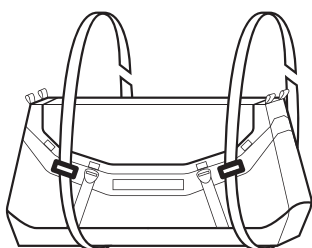

Comfortable portage: Padded lid cushions the user from duffel contents. Top anchor points are close together to keep handles squarely on the shoulders. Wide section of handles spread the load. Air-mesh underside improves cushioning and breathability. Ladderlock buckle on handles for easy length adjustment. Lower anchor points positioned on side of duffel improves support of load.

Transit: Great for carrying heavy loads a short distance like from the taxi to the check-in desk. Handles join together for extra length. 2 layers of cushioning. Easy length adjustment with ladderlocks