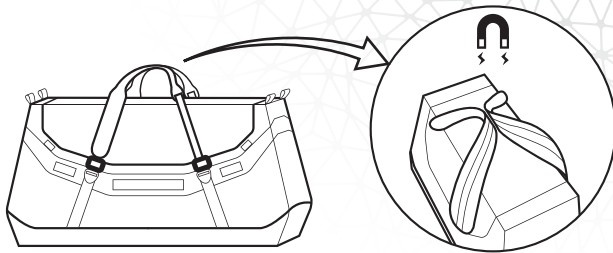

Colour range

*Weights given are an estimate only and may change in production runs

NOMAD DUFFLE

Set-up instructions and features

Quick carry: Release handle webbing to full length. Magnet in centre of handles keep them together when the bag is put down. Thin section of handles are easy to grip. Air-mesh underside for cushioning.