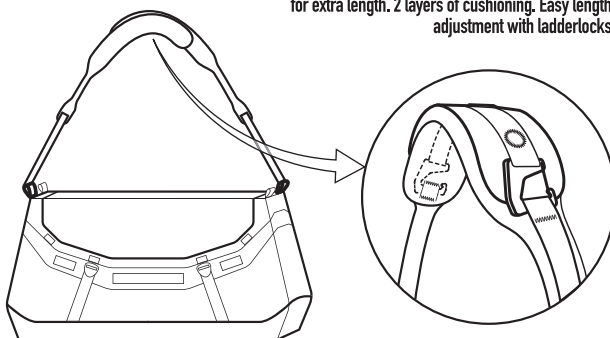

Comfortable portage: Padded lid cushions the user from duffel contents. Top anchor points are close together to keep handles squarely on the shoulders. Wide section of handles spread the load. Air-mesh underside improves cushioning and breathability. Ladderlock buckle on handles for easy length adjustment. Lower anchor points positioned on side of duffel improves support of load.

Transit: Great for carrying heavy loads a short distance like from the taxi to the check-in desk. Handles join together for extra length. 2 layers of cushioning. Easy length adjustment with ladderlocks